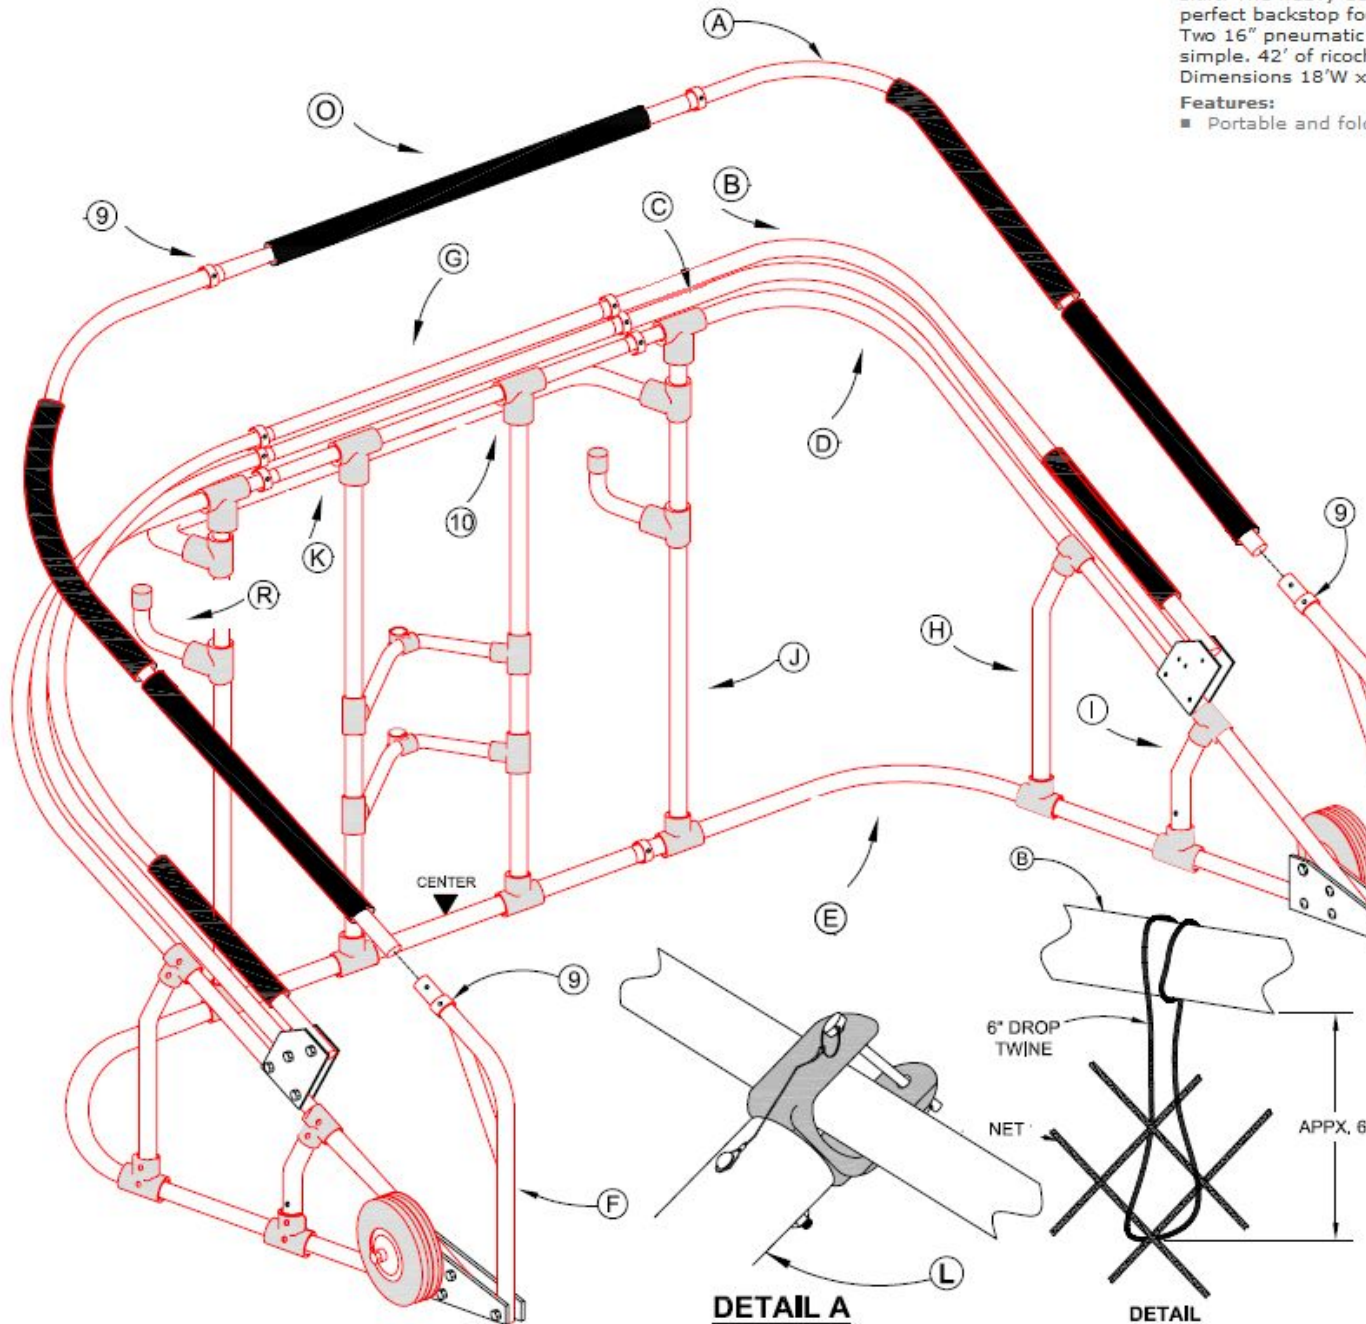

Product Details:

The Big Bubba style portable batting cage is the choice of high school, collegiate and professional baseball programs. Includes batting cage, net, vinyl skirt, and 10' x 10' baffle net behind batter. Unit constructed of 2" heavy-wall aluminum tubing, heavy duty 3.5 mm weather-treated EHT netting and heavy nylon reinforced 18oz. vinyl skirt. The heavy-duty construction, easy portability & collapsible design make it the perfect backstop for any level. Collapses to 19' W X 13.5' D X 5.5' H. Two 16" pneumatic side wheels & rear 16" pneumatic steering wheel make relocation simple. 42' of ricochet cushion minimizes ball rebound and reduces damage to frame. Dimensions 18'W x 22'D x 12'H. Shipping weight 408 lbs.

1. **Features:**
2. Portable and foldable.

BSBUBBA	1	EA	Big Bubba Pro BackStop-Dk Grn	PARTS
ZX0210004	6	EA	U-LOCK CONNECTOR TUBE 98.75	L
ZBBSIDEX	2	SET	BUBBA SIDE FRAMES	A - E
ZBBSTUBEX	1	SET	BUBBA SUPPORT TUBE PACK	H - K
ZBBXBXXX	1	SET	BUBBA XBARS	G
ZBBFLXXX	1	SET	FRONT L-TUBE	F
ZX1700005	7	EA	REBOUND CUSHION BK (1273830)	O
BSBSKDGDS	1	EA	BIG BUBBA REPL SKIRT - GREEN	N
BIGBUBBANTDS	1	EA	BIG BUBBA REPL NET	M
ZBSDOLLEY	1	EA	TRANSPORT DOLLEY (1274042)	P
ZBSWHEEL	1	EA	BUBBA WHEEL PACK (3 PC SET)	
ZBBHDWPK	1	EA	BB- HARDWARE	R, 1 -16
ZXS0100005	2	EA	CONNECTOR STORAGE TUBES	R
ZX0900049	4	EA	ALUM. WHEEL PLATE-5 HOLES	1
ZX0900050	4	EA	ALUM. CANOPY PIVOT PLATE - 4 HO	2
1236750	1	EA	POLY TWINE 50'	3
Z037062COL	4	EA	SHAFT COLLAR 5/8"	4
ZX3200036	2	EA	WHEEL AXLE - 5/8 X 7 1/2"	5
ZX3200035	16	EA	3/8" X 3" CARRIAGE BOLT	6
Z060375-16	16	EA	3/8" LOCKNUT	7
Z060625NLN	2	EA	5/8" LOCKNUT	8
ZX1450009	12	EA	ALUM. LOCK RING	9
ZX1450002	24	EA	T FITTING	10
Z031187HEX	1	EA	HEX KEY .187	11
Z031156HEX	1	EA	HEX KEY .156	12
ZX3800005	1	EA	HEX KEY 5MM	13
ZX3900011	100	EA	TIE WRAPS - 11"	14
ZX1500007	2	EA	PLASTIC TUBE CAP	15
Z070037Z/P	32	EA	3/8" FLAT WASHER	16
EXTRA PARTS			EXTRA PARTS	
ZX2800006	1	EA	SINGLE WHEEL	
ZXS0350012	1	EA	DOLLEY HANDLE	
1300574	1	EA	SUPREME SKIRT	
RYANCAGE	1		RYANCAGE	
ZBSWHLPK	1	EA	RYAN WHEEL PACK (3 PC SET)	
ZRYANDOL	1	EA	RYAN CAGE DOLLEY	
ZRYANHDW	1	EA	RYAN CAGE HARDWARE	
BSBCPLT	2	EA	COACHES VIEWING PLATFORM	
1217612DS	1	EA	Ryan Express Backstop Pad - Black